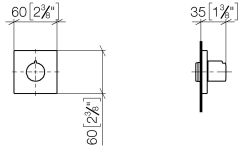

IMO Wall valve anti-clockwise closing 3/4" - Chrome

IMO

36 608 980

- rosette 60 x 60 mm
- head part with cut-to-length spindle and sleeve

	Chrome	36 608 980-00
	Brushed Platinum	36 608 980-06
	Platinum	36 608 980-08
	Dark Chrome	36 608 980-19
	Brushed Durabronze (23kt Gold)	36 608 980-28
	Matte Black	36 608 980-33
	Brushed Chrome	36 608 980-93
	Brushed Dark Platinum	36 608 980-99

Required miscellaneous

- | | | |
|--|---------------------------|---------------|
|  | Wall valve 3/4" - | 35 608 970 90 |
| | •max. recess depth 145 mm | |
| | •min. recess depth 75 mm | |

36 608 980

mm [inches]