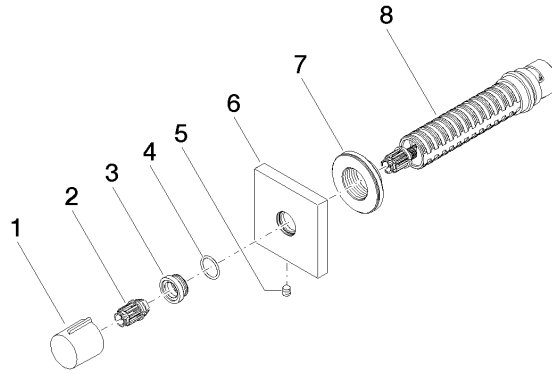

IMO Wall valve anti-clockwise closing 3/4" - Chrome

IMO

36 608 980

- rosette 60 x 60 mm
- head part with cut-to-length spindle and sleeve

	Chrome	36 608 980-00
	Brushed Platinum	36 608 980-06
	Platinum	36 608 980-08
	Dark Chrome	36 608 980-19
	Brushed Durabronze (23kt Gold)	36 608 980-28
	Matte Black	36 608 980-33
	Brushed Chrome	36 608 980-93
	Brushed Dark Platinum	36 608 980-99

Required miscellaneous

- | | | |
|--|---------------------------|---------------|
|  | Wall valve 3/4" - | 35 608 970 90 |
| | •max. recess depth 145 mm | |
| | •min. recess depth 75 mm | |

36 608 980

mm [inches]

Certificates

IAPMO_4976 (1). WRAS_2010066.

36 608 980

Spare parts list

No.	Item Number	Name	Quantity used	Delivery time
1	09 20 98 001-00	handle	1	10
2	09 12 12 005 90	fixing cap	1	2
3	09 12 12 043-00	base	1	10
4	09 14 10 017 90	seal	1	2
5	90 31 11 004 00 90	pin	1	2
6	09 27 98 014-00	rosette	1	10
7	09 21 02 151 90	sleeve	1	2
8	90 90 03 128 00 90	top	1	2